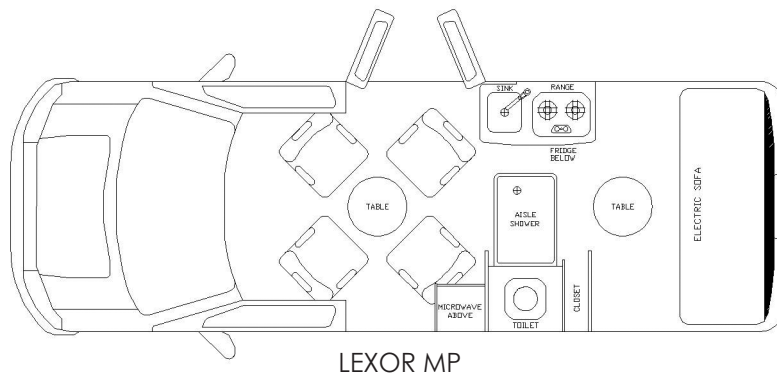

CHEVROLET WARRANTY

3 YEAR 36,000 MILE 60,000 KM BUMPER TO BUMPER
5 YEAR 100,000 MILE 160,000 KM POWER TRAIN
5 YEAR 100,000 MILE 160,000 KM ROADSIDE ASSISTANCE

MEASUREMENTS AND CAPACITIES

FRESH WATER CAPACITY 33 U.S. GAL 125 L
GREY WATER CAPACITY 27 U.S. GAL 97 L
BLACK WATER CAPACITY 12 U.S. GAL 45 L
PROPANE TANK 10 U.S. GAL / 37 L / 42 LBS
EXTERIOR LENGTH 20 FEET 5 INCHES
EXTERIOR HEIGHT 8 FEET 10 INCHES
EXTERIOR WIDTH 7 FEET 9 INCHES INC SIDE MIRROR
INTERIOR STANDING HEIGHT 73 INCHES
DOUBLE BED SIZE SPACE 54" X 72"

PLEASURE-WAY WARRANTY

3 YEAR 36,000 MILE 60,000 KM LIMITED WARRANTY

Pleasure-Way Industries
302 Portage Ave, Saskatoon Saskatchewan, Canada
800-364-0189 www.pleasureway.com

printed in Canada

Due to our policy of continuous improvement, Pleasure-Way reserves the right to make product changes at any time without incurring obligations. Van chassis standard options may also change without incurring any obligation.