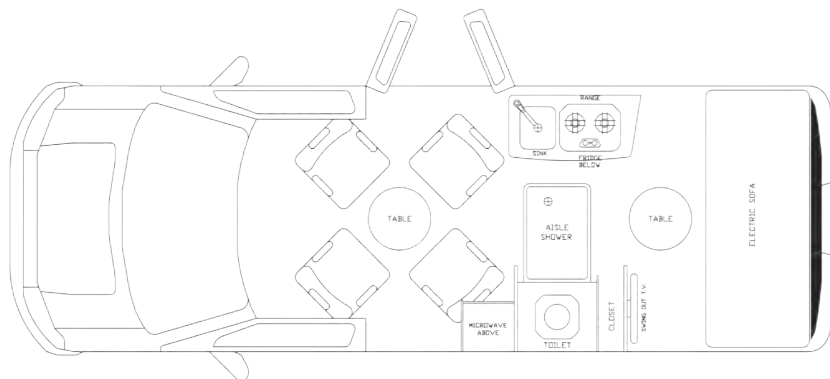

OPTIONS

22" LCD TV AND DVD PLAYER
2.8 KW ONAN GENERATOR
PURE SILVER METALLIC BODY PAINT
SANDSTONE GOLD BODY PAINT

2012 CHEVROLET CHASSIS SPECIFICATIONS

9600 LB GVWR
6.0 L V8 ENGINE C/W 6 SPEED AUTO TRANSMISSION
323 HP @ 4600 RPM
373 FT / LB TORQUE @ 2500 RPM
3:42 REAR AXEL RATIO
WHEEL BASE 155"
POWER WINDOWS , DOOR LOCKS AND MIRRORS
REMOTE KEYLESS ENTRY
CHASSIS AIR CONDITIONING
CRUISE CONTROL
4 WHEEL DISC BRAKES WITH ABS
LT245/75R/16E BSW ALL SEASON TIRES
SWIVEL DRIVER AND PASSENGER SEAT BASES
TIRE PRESSURE MONITORING SYSTEM
FUEL TANK CAPACITY 35 U.S. GAL 132 L
DRIVER AND PASSENGER AIR BAGS
STABILITRAK

CHEVROLET WARRANTY

3 YEAR 36,000 MILE 60,000 KM BUMPER TO BUMPER
5 YEAR 100,000 MILE 160,000 KM POWER TRAIN
5 YEAR 100,000 MILE 160,000 KM ROADSIDE ASSISTANCE

MEASUREMENTS AND CAPACITIES

FRESH WATER CAPACITY 33 U.S. GAL 125 L
GREY WATER CAPACITY 27 U.S. GAL 97 L
BLACK WATER CAPACITY 12 U.S. GAL 45 L
PROPANE TANK 10 U.S. GAL / 37 L / 42 LBS
EXTERIOR LENGTH 20 FEET 5 INCHES (BUMPER TO BUMPER)
EXTERIOR HEIGHT 8 FEET 10 INCHES
EXTERIOR WIDTH 7 FEET 9 INCHES INC SIDE MIRROR
INTERIOR STANDING HEIGHT 73 INCHES
DOUBLE BED SIZE SPACE 54" X 72"

PLEASURE-WAY WARRANTY

3 YEAR 36,000 MILE 60,000 KM LIMITED WARRANTY

LEXOR MP

Pleasure-Way Industries
302 Portage Ave, Saskatoon Saskatchewan, Canada
800-364-0189 www.pleasureway.com

printed in Canada

Due to our policy of continuous improvement, Pleasure-Way reserves the right to make product changes at any time without incurring obligations. Van chassis standard options may also change without incurring any obligation.