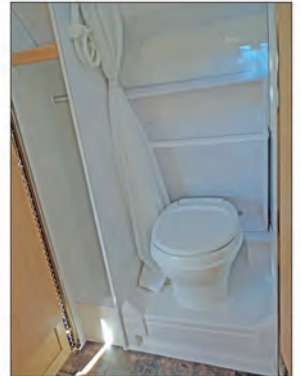

Pleasure-Way

2012 Lexor MP

The 2012 Lexor MP is the complete luxury touring van motorhome. With seating for up to six and sleeping for four, this coach combines the practicality of a mini van with the amenities of a motorhome. All seating surfaces are covered in fine Ultra Leather and the rich solid maple cabinetry is created by our skilled craftsman. Fuel efficient, practical and completely self-contained, you're ready for anything from family road trips to weekend tailgating.

The newly redesigned fibreglass roof discretely hides the air conditioner giving the Lexor MP a stylish and stealthy automotive appearance.

2012 COACH SPECIFICATIONS

DOMETIC 3 WAY 3.8 CU FT FRIDGE
11,000 BTU COOL CAT AIR CONDITIONER & HEAT PUMP
11' FIAMMA AWNING
POWER REAR SOFA
SECOND ROW SLEEPER SEATS
LED INTERIOR LIGHTS
2 BURNER LP FLUSH MOUNT STOVE
MICROWAVE OVEN
CORIAN COUNTER TOP
STAINLESS STEEL SINK
SIX GAL SUBURBAN WATER HEATER
WATER HEATER BYPASS
LP, CO & SMOKE DETECTOR
5 POUND FIRE EXTINGUISHER
MONITOR PANEL, HOLDING TANKS, & BATTERY
LOW PROFILE FAN-TASTIC FAN
45 AMP CONVERTER WITH CHARGE WIZARD
COACH BATTERY DISCONNECT
SLIDE OUT COACH BATTERY
MEMORY FOAM REAR CUSHIONS
TEMPORARY BATHROOM WITH SHOWER
THETFORD CHINA BOWL TOILET
FLIP UP COUNTER EXTENSION
HARD ROCK OR COGNAC MAPLE CABINERY
DESERT SAND OR STONE TAUPE ULTRALEATHER FABRIC
SANDALWOOD OR GREYLITE CORIAN
REAR LOOSE LAY CARPET
CABLE TV HOOK UP
GENERATOR PREP
FRONT AND REAR BUMPER COVERS
HITCH